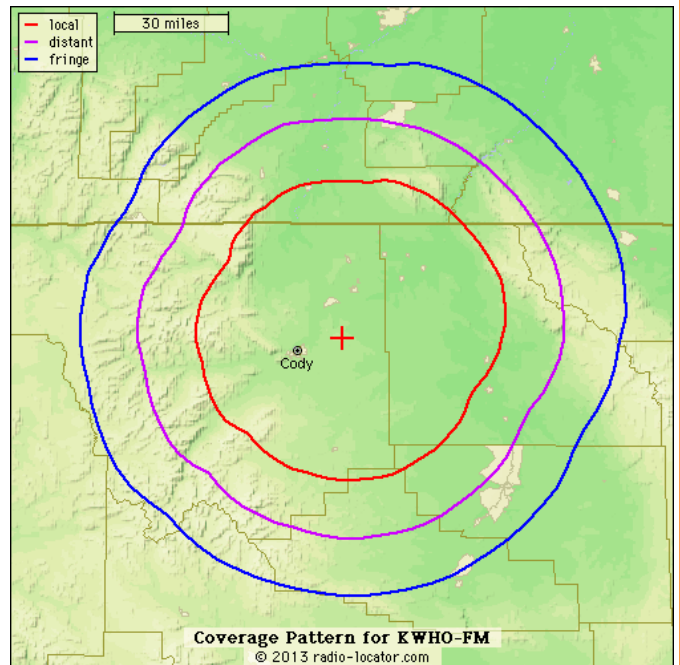

# KWHO 107.1 FM #1 for Adult Hits!

Frequency: 107.1 FM  
 City of License: Lovell/Cody, WY  
 Format: Adult Hits  
 Target Audience: 25-54 year old Adults  
 Gender Balance\*: Male: 56% Female: 44%

**KWHO is home for REAL music variety, featuring the biggest songs of the 80s & 90s, along with both newer and older pop hits, all carefully selected from the largest music library in the Big Horn Basin.**