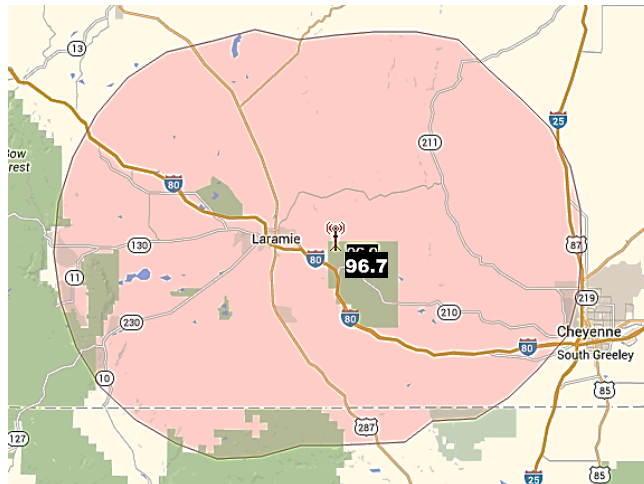

# KIMX – 96.7 FM

## Wyoming's #1 Hit Music Station!

Frequency: 96.7 FM & 104.5 FM  
 City of License: Laramie, WY  
 Format: Top 40 (Contemporary Hits)  
 Target Audience: 18-44 year old Adults  
 Gender Balance\*: Male: 40% Female: 60%

**KIMX plays the biggest pop hits in Wyoming.**  
**Today's hottest hits are always on iMix.**

Pop Contemporary Hit Radio (also called "Top 40") is America's most listened-to radio format, by far. More than 71 million Americans\* tune in every week to hear the pop hits we play every day on iMix 96.7!

Is your business getting its "unfair" share of younger customers? Albany County has the youngest population in Wyoming & ranks in the Top 1% of youngest counties in the U.S. And the station of choice for younger listeners is iMix.