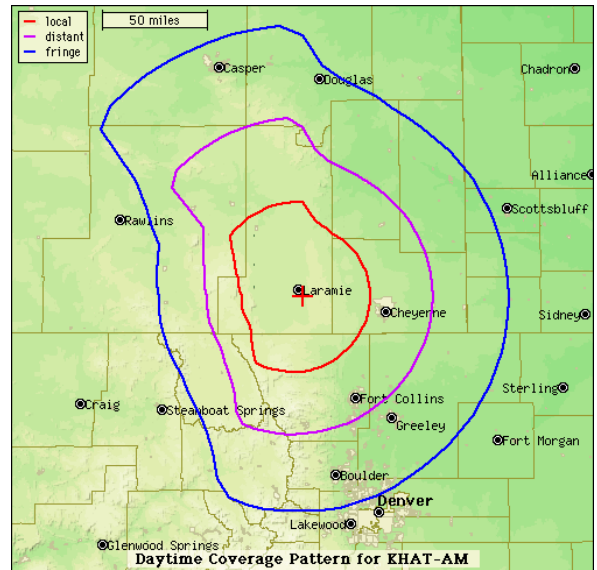

Frequency: 92.3 FM & 1210 AM
 City of License: Laramie, WY
 Format: New Country
 Target Audience: 18-44 year old Adults
 Gender Balance*: Male: 48% Female: 52%

**Buckin' 92 is "High Energy Country"-
 today's top Country stars and the latest
 Country hits, designed for a whole new
 generation of Country fans.**

Buckin' Country plays more music every hour than any other Country station in southern Wyoming. That means when we DO stop the music, advertisers get MUCH more attention for their message!

Buckin' Country

#1 for New Hit Country!

Buckin' Country is one of the very few Country stations anywhere to broadcast its programming on both AM and FM. Advertisers get the crystal-clear FM signal in Laramie AND the extended statewide reach of Khat-AM at no additional charge!