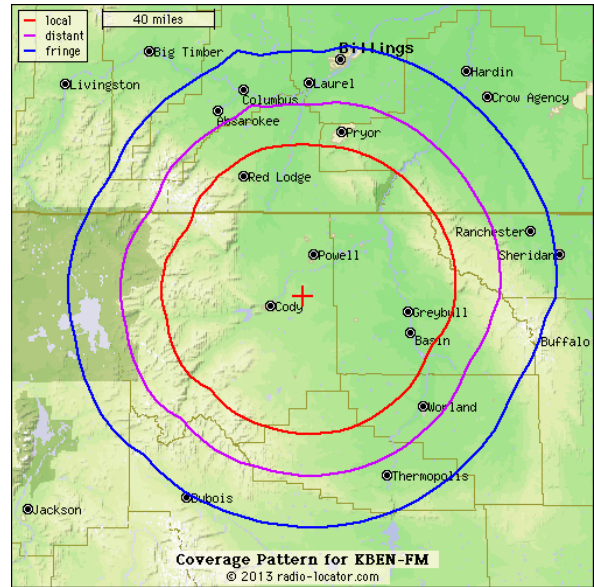

Frequency: 103.3 FM
 City of License: Cowley/Cody, WY
 Format: Classic Country (Country's all-time Greatest Hits)
 Target Audience: 35-64 year old Adults
 Gender Balance*: Male: 55% Female: 45%

KBEN/Cody (The Range) plays five decades of Country's biggest stars & songs.

KBEN attracts Radio's most loyal audience. Classic Country ranks #1 of all non-ethnic music formats in time spent listening. These dedicated listeners support our Range sponsors!

KBEN – 103.3 FM

#1 for Genuine Country!

Country is the most listened to music format in Wyoming, and KBEN -The Range is the ONLY station playing Genuine Country - the classic stars and timeless hits that made Country the most popular music radio format in America.